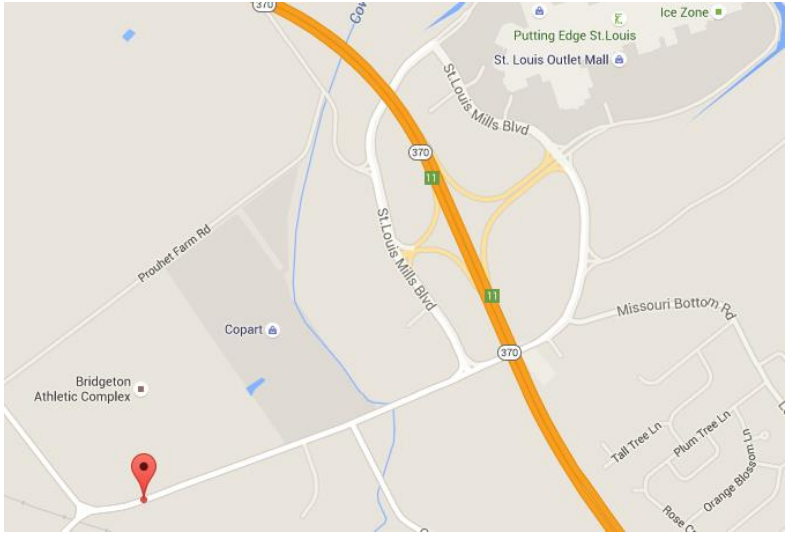

**Bridgeton Municipal
Athletic Complex
13161 Taussig Road
Bridgeton, MO 63044**

From South County or West County

Take I-55 or I – 44 or I -70 to 270 N

Take 270 N to MO-180 W/St.Charles Rock Road in Bridgeton. (Exit 20C)

Continue on St. Charles Rock Road to Taussig Rd. Turn right on Taussig Rd.

Follow to the Complex.

From Downtown St. Louis

Take 70 W to 270 N

Follow 270 N to to MO-180 W/St.Charles Rock Road in Bridgeton. (Exit 20C)

Continue on St. Charles Rock Road to Taussig Rd. Turn right on Taussig Rd.

Follow to the Complex.

From St. Charles and Points West

Take 70 E to Exit 224 for MO-370E

Continue on MO-370 E to Exit 11 -Saint Louis Mills Boulevard.

Drive to Taussig Rd.
(See map to the Right)