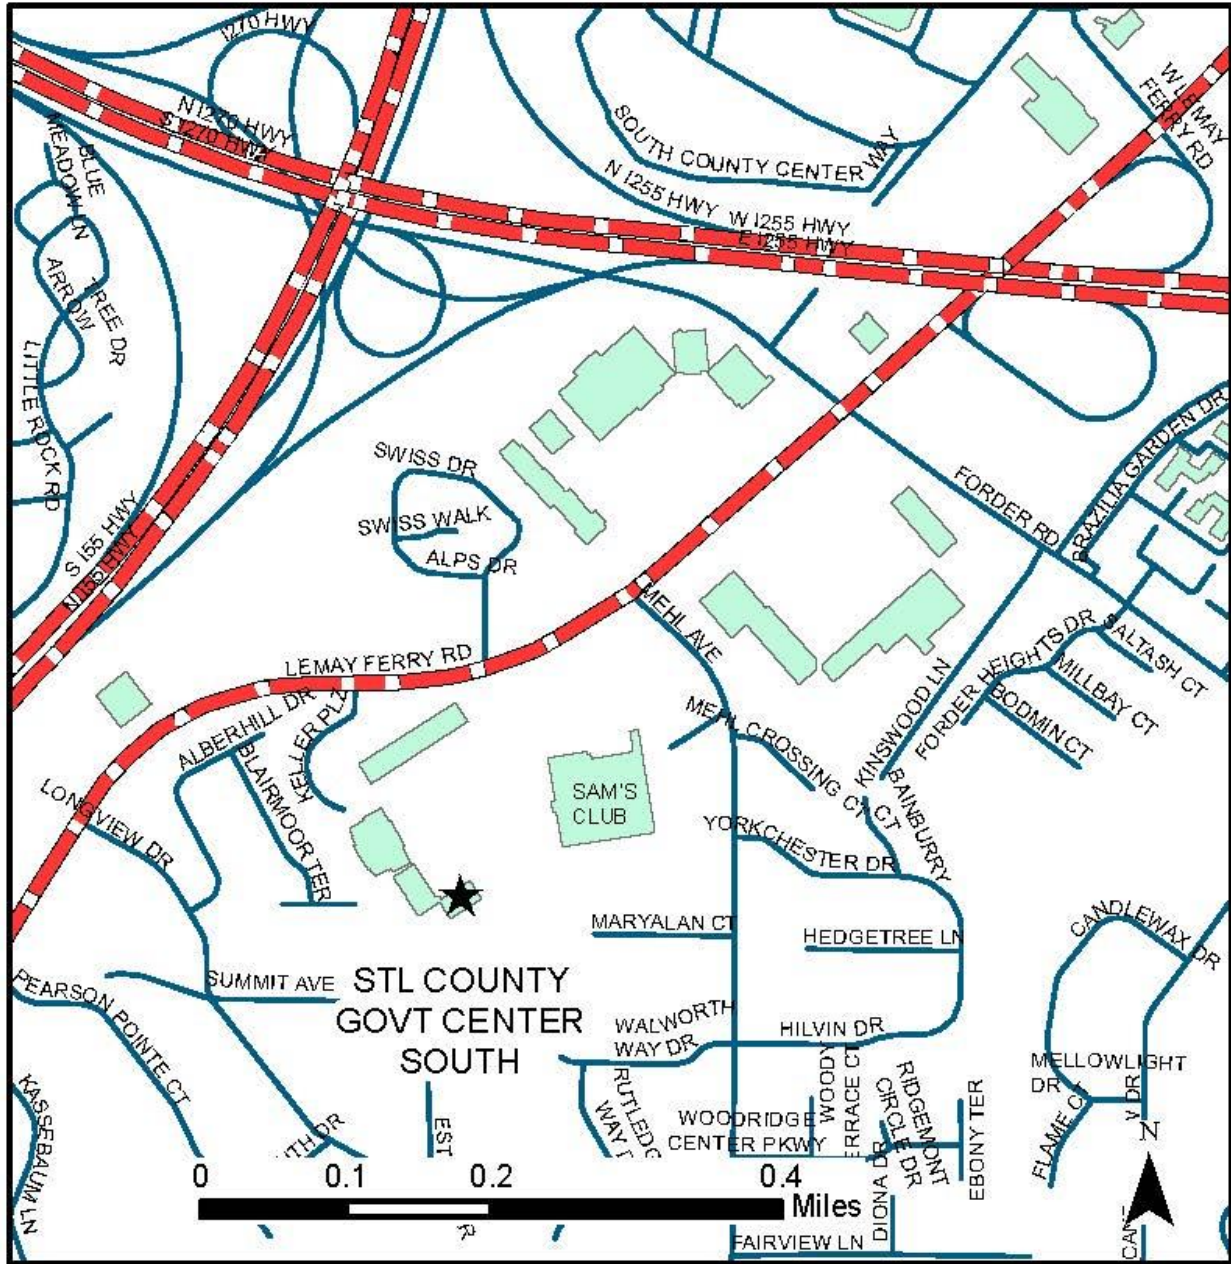

ST. LOUIS GOVERNMENT CENTER - SOUTH
4544 LEMAY FERRY RD, ST. LOUIS, MO, 63129

Legend

- ★ ABSENTEE VOTING HERE
- MAJOR ROADS
- STREETS
- BUILDINGS